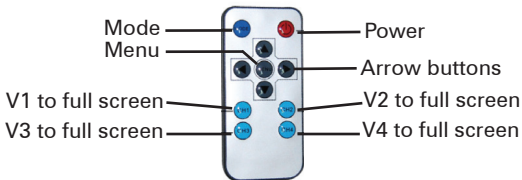

① Infrared Transmitter

② Power

③ V1/V2

④ +

⑤ Menu

⑥ -

⑦ Mode

⑧ AV In

⑨ Phone

⑩ OASM - Side Mount Camera

⑪ OACTRS - Square Mount Camera

⑫ OACTRD - Dome Mount Camera

How to Install

How to Use

1. Press the POWER button on the screen/ remote or shift vehicle gear stick into 'Reverse' to turn screen on (this option only available if connected to reverse gear).
2. Press the V1/V2 button to select AV Input.

Menu

1. Press the MENU button to display menu options. Use the + and - buttons to adjust setting.
2. Press the MENU button again to navigate through other menu options.

Menu Options:

Brightness - Contrast - Colour - Volume - Reset - Language