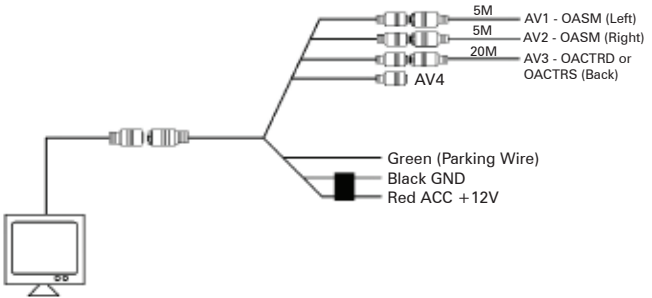

⑨ Phone

⑩ OASM - Side Mount Camera

⑪ OACTRS - Square Mount Camera

⑫ OACTRD - Dome Mount Camera

How to Install

How to Use

1. Press the POWER button on the screen/ remote or shift vehicle gear stick into 'Reverse' to turn screen on (this option only available if connected to reverse gear).
2. Press the V1/V2 button to select AV Input.