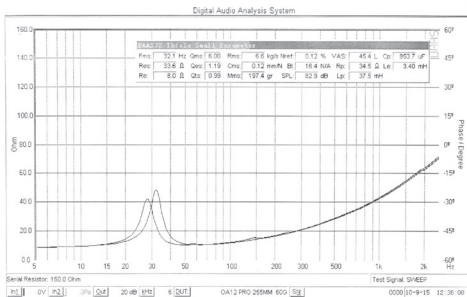

Subwoofer Parameters